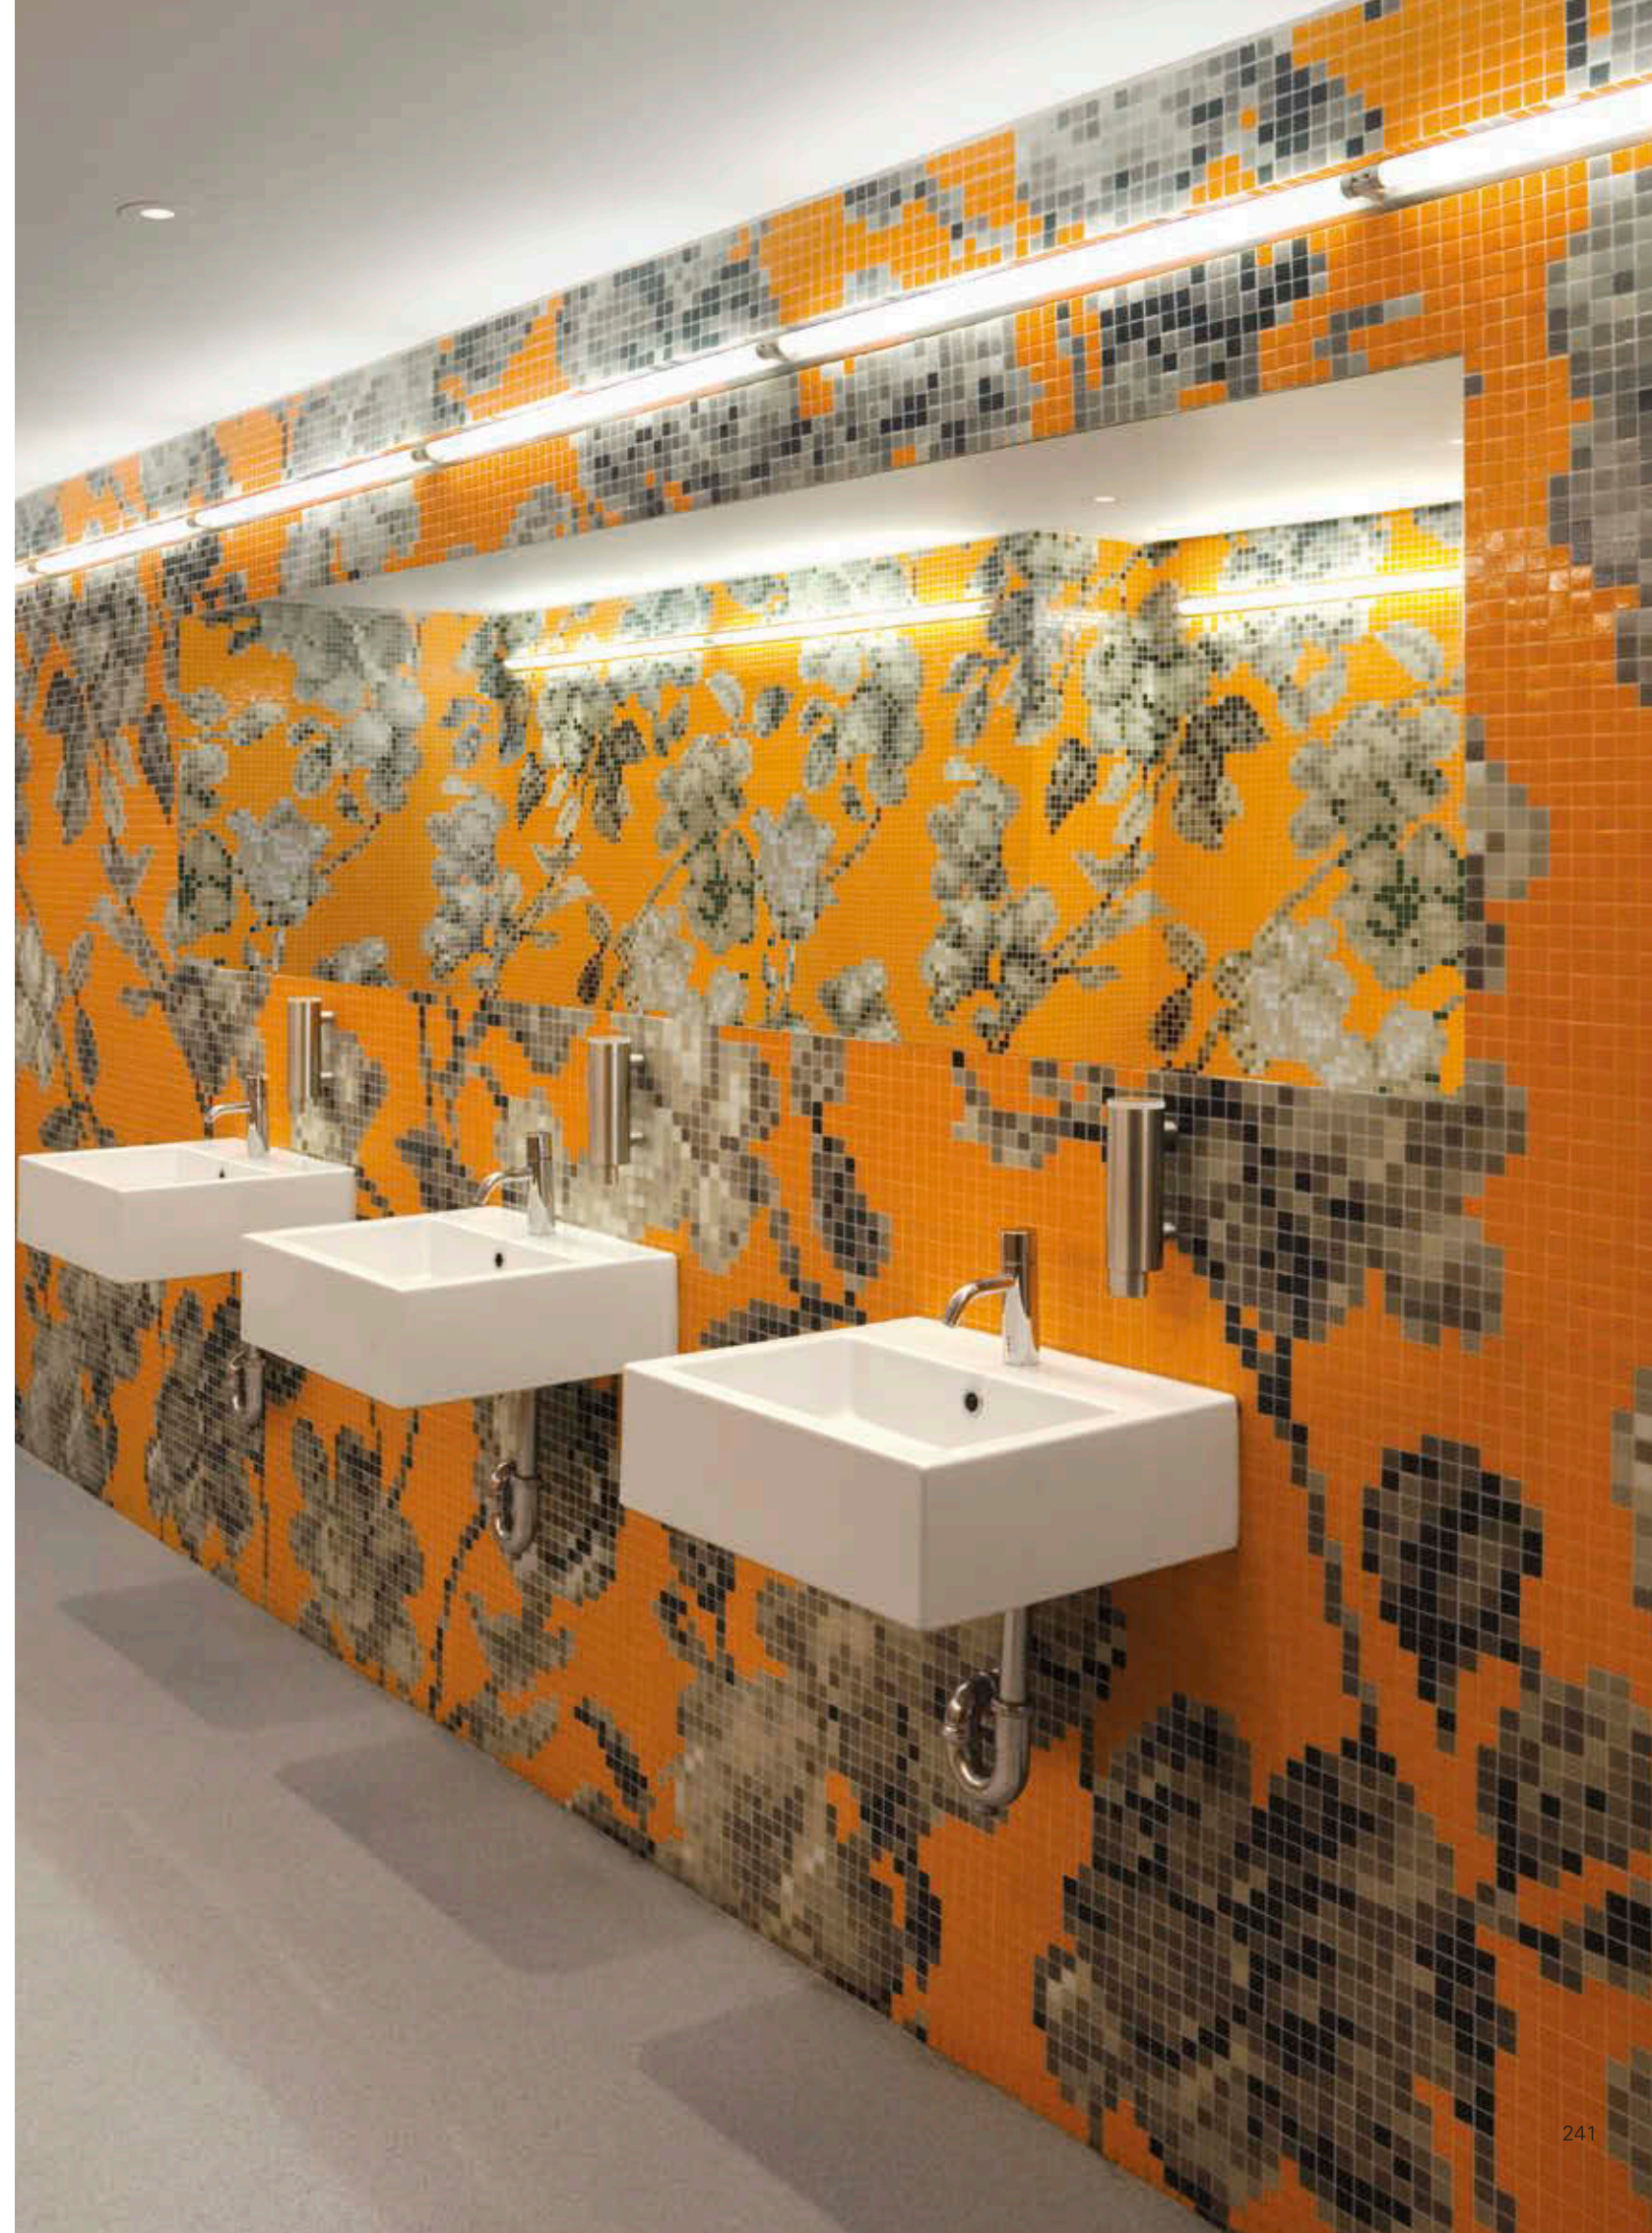

FLORA

New Museum, New York
design Kazuyo Sejima and Ryue Nishizawa
Mosaic decoration: *Hanami Arancio*

Casa privata / Private residence, Amsterdam
Interior design Harmen Witte Interieurs
Mosaic design Marcel Wanders
console e lavabo / console and washbasin Bisazza Bagno
design Jaime Hayon

Mosaic decoration: *Pratoline 8*